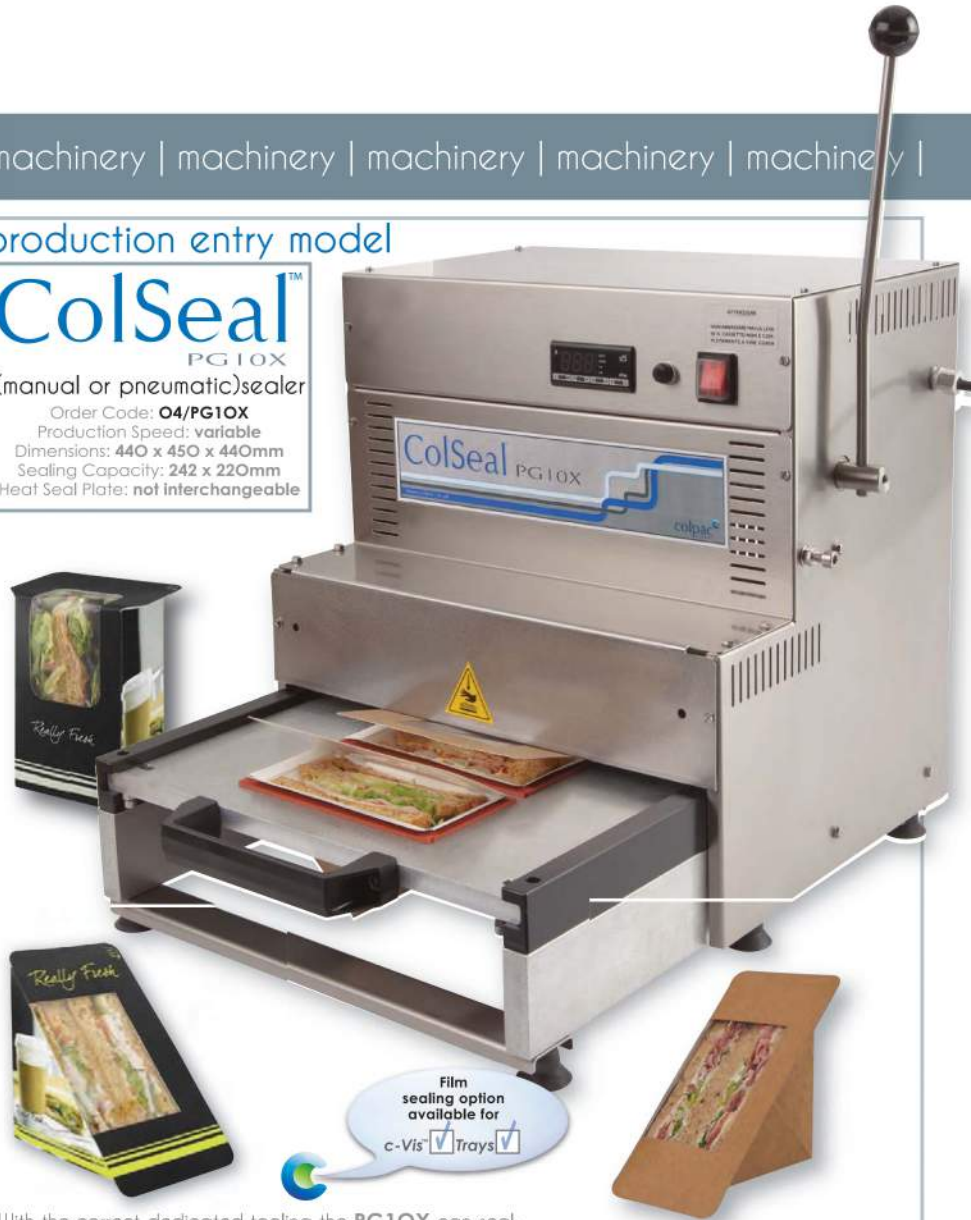

production entry model

ColSeal™

PG10X

(manual or pneumatic) sealer

Order Code: **O4/PG10X**
Production Speed: variable
Dimensions: **440 x 450 x 440mm**
Sealing Capacity: **242 x 220mm**
Heat Seal Plate: **not interchangeable**

Film sealing option available for
c-Vis ☒ Trays ☒

With the correct dedicated tooling the **PG10X** can seal;

1. PE windows ☒ PLA (Bio) windows ☐
   ST23 & ST24 ☒ ST61 ☒ ST6O ☒ SP1 ☒ TS5 ☒ BG1 ☒ c-Vis ☐ ST17 ☐ ST29 ☐ Trays ☐

production model

ColSeal™

savvie

sealer with compressor

Order Code: **O4/SAV**
Production Speed: variable
Dimensions: **600 x 900 x 1325mm**
Sealing Capacity: **219 x 165mm**
Heat Seal Plate: **interchangeable**